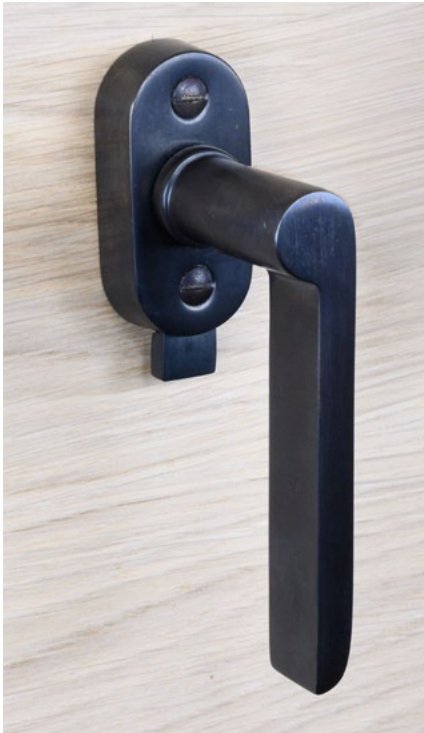

Securiy window escutcheon / Veiligheids Raamrozas

W-165
Retaise

Length 75mm
Thickness 14mm