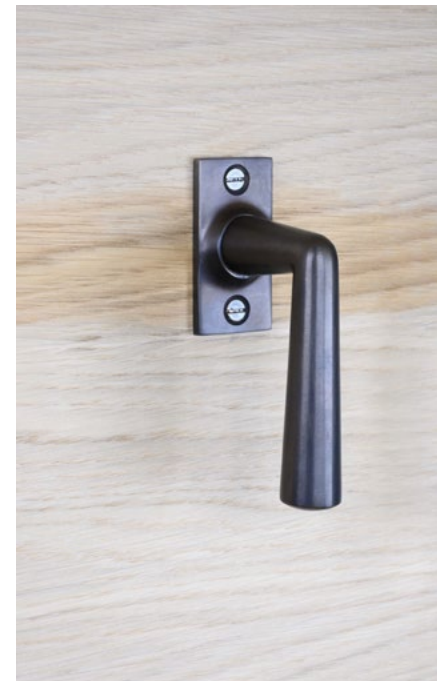

W-4050 1/2
Retaise

Length 86mm
Projection 55mm