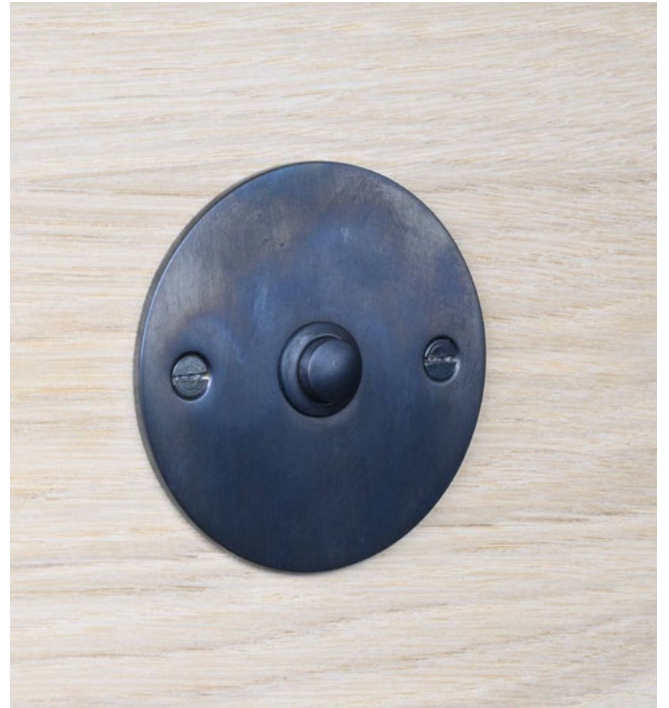

W-2
Retaise

Diameter 75mm
Thickness 4mm