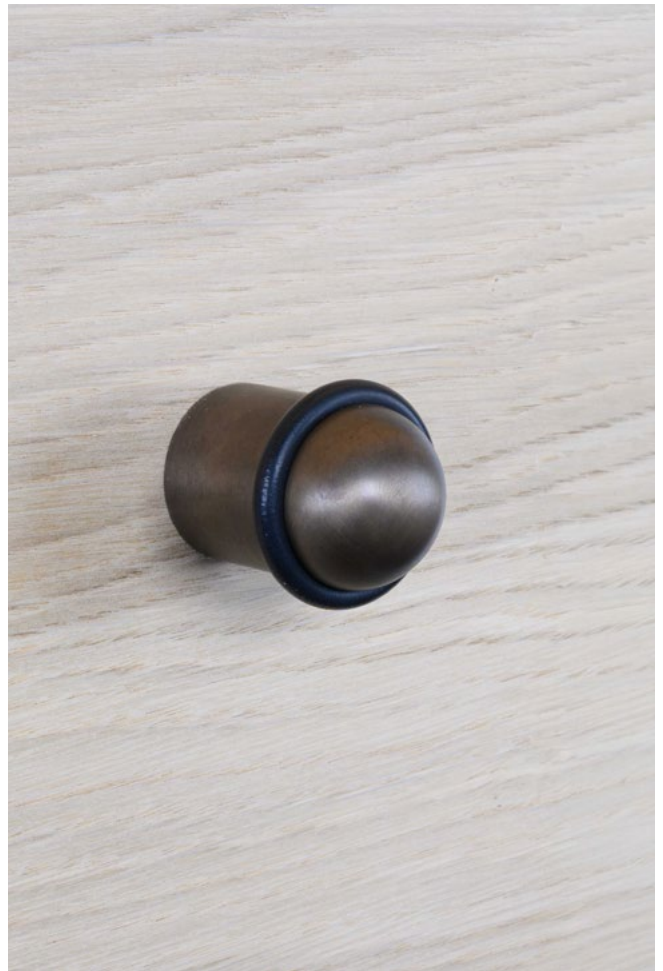

W-910
Cowes

Length 45mm
Diameter 30mm