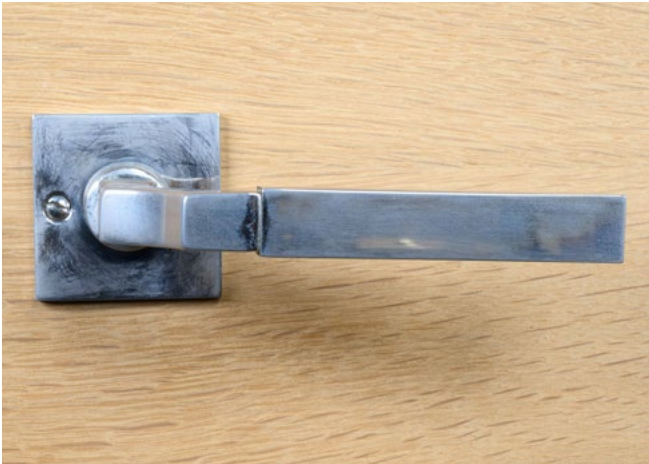

# Door lever / Deurkruk

W-1923  
Polished Nickel

Length 130mm  
Projection 67mm

W-1920  
Polished Nickel

Length 112mm  
Projection 50mm

W-1880  
Polished Nickel

Length 110mm  
Projection 50mm