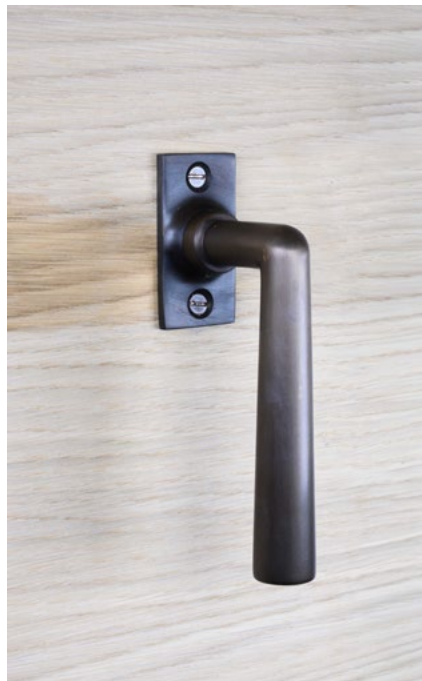

W-1925
Cowes

Length 118mm
Projection 58mm