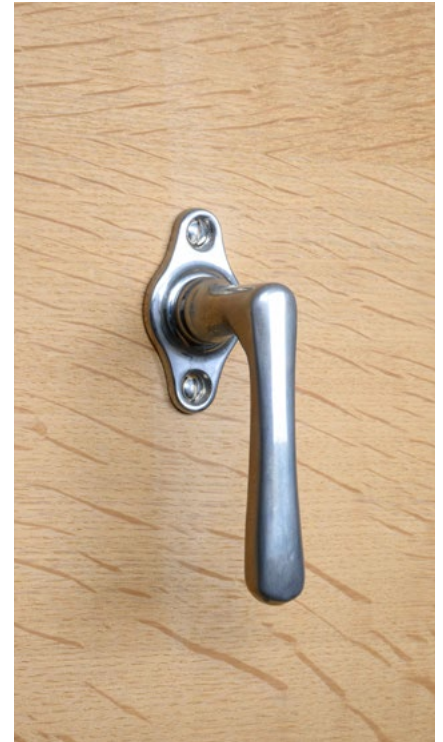

# Window Lever / Raamkruk

**W-4057**  
Polished Nickel

Length 60mm  
Projection 50mm

**W-4005**  
Polished Nickel

Length 75mm  
Projection 45mm

**W-4065 1/2**  
Polished Nickel

Length 85mm  
Projection 50mm