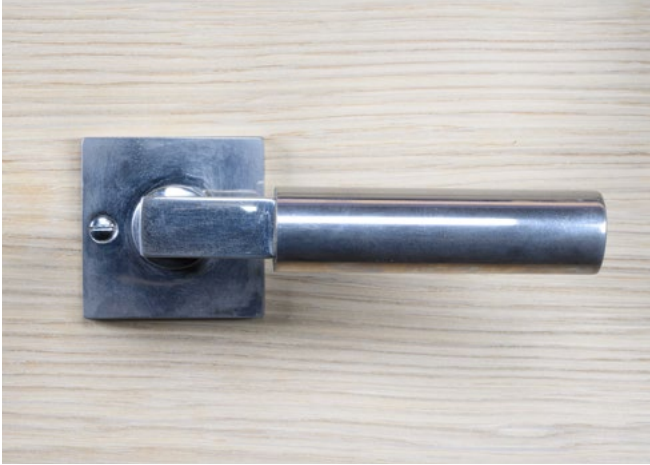

Length 115mm
Projection 75mm