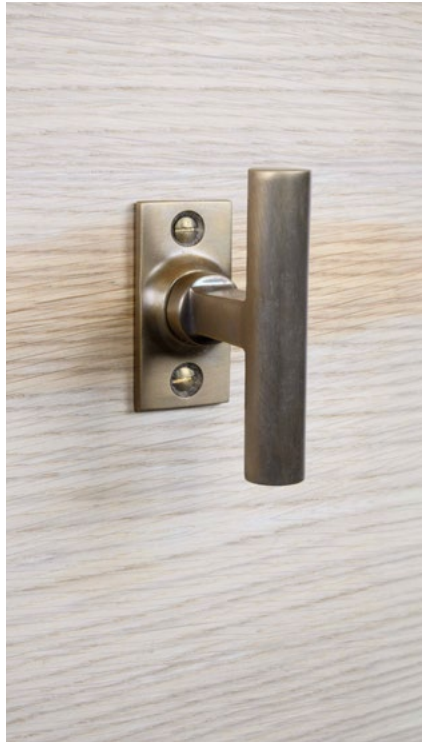

# Window Lever / Raamkruk

**W-4092 1/2**  
Sylt

Length 80mm  
Projection 55mm

**W-4092**  
Sylt

Length 80mm  
Projection 55mm

**W-4050**  
Retaise

Length 86mm  
Projection 55mm

**W-4025**  
Polished Nickel