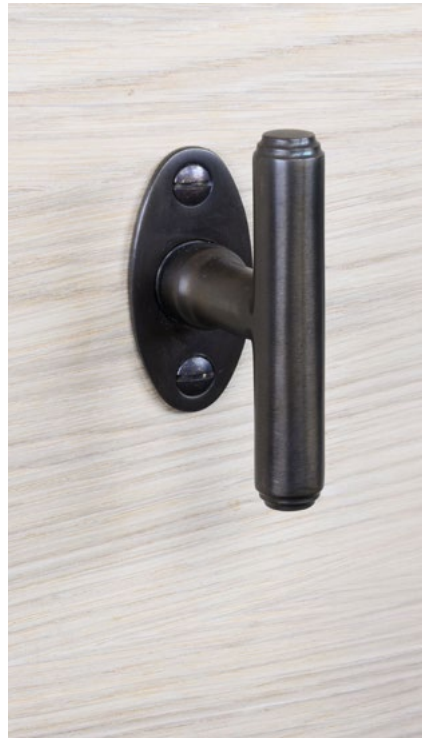

W-4080/R/90
Cowes

Length 80mm
Projection 47mm