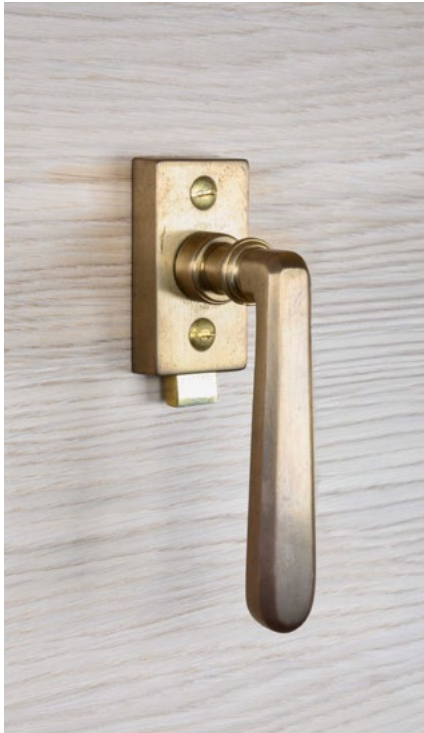

W-172
Brushed Brass

Length 75mm
Thickness 15mm