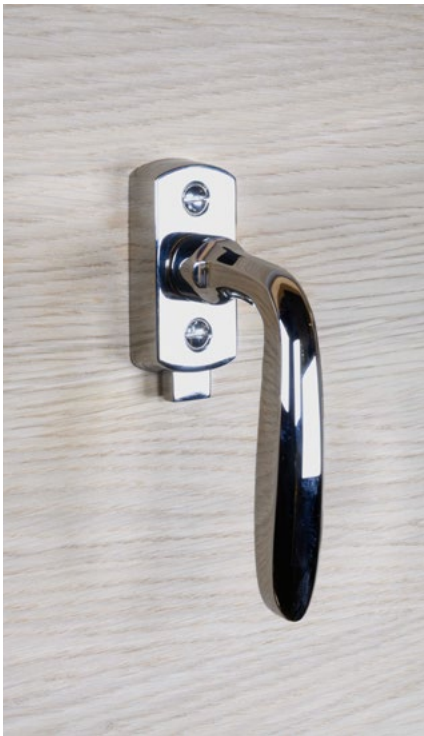

# Flush pull sliding window/ Komgreep voor schuifraam

**W-693**  
Cowes

Length 155mm  
Width 35mm

**W-694**  
Retaise

Length 105mm  
Width 35mm

# Securiy window escutcheon / Veiligheids Raamrozas

**W-165**  
Retaise

Length 75mm  
Thickness 14mm

**W-172**  
Brushed Brass

Length 75mm  
Thickness 15mm

**W-175**  
Polished Nickel

Length 75mm  
Thickness 15mm