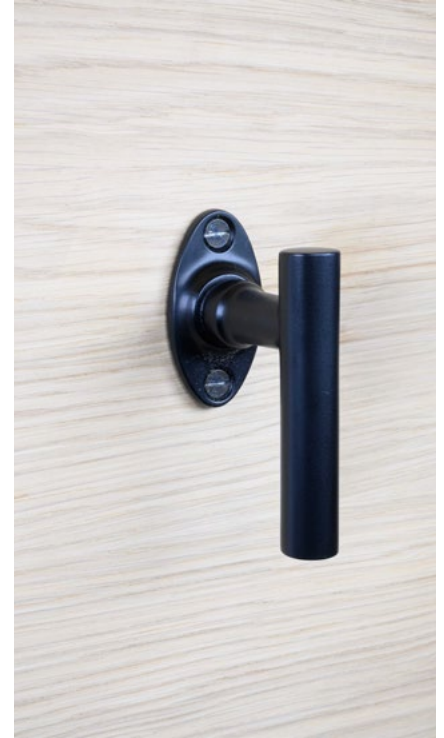

# Window Lever / Raamkruk

**W-1820/R/92**  
Retaise

Length 120mm  
Projection 63mm

**W-4080/R/90**  
Cowes

Length 80mm  
Projection 47mm

**W-4090 1/2**  
Black

Length 80mm  
Projection 55mm

**W-4090**  
Polished Nickel