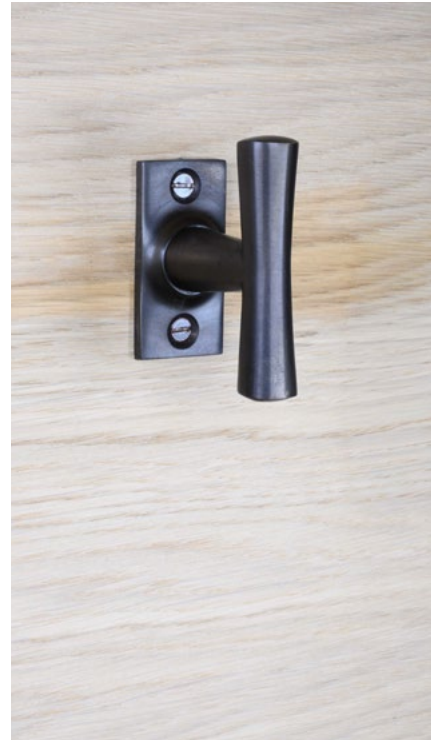

# Window Lever / Raamkruk

**W-4092 1/2**  
Sylt

Length 80mm  
Projection 55mm

**W-4092**  
Sylt

Length 80mm  
Projection 55mm

**W-4050**  
Retaise

Length 86mm  
Projection 55mm

**W-4025**  
Polished Nickel