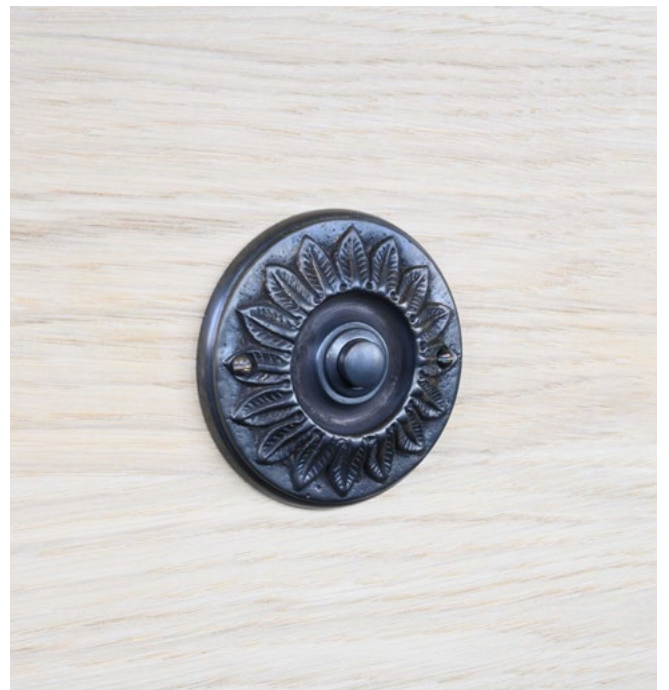

# Doorbel / Deurbel

**W-183**  
Retaise

Diameter 75mm  
Thickness 4mm

**W-2**  
Retaise

Diameter 75mm  
Thickness 4mm

**W-16**  
Retaise

Diameter 80mm  
Thickness 7mm

**W-13**  
Retaise